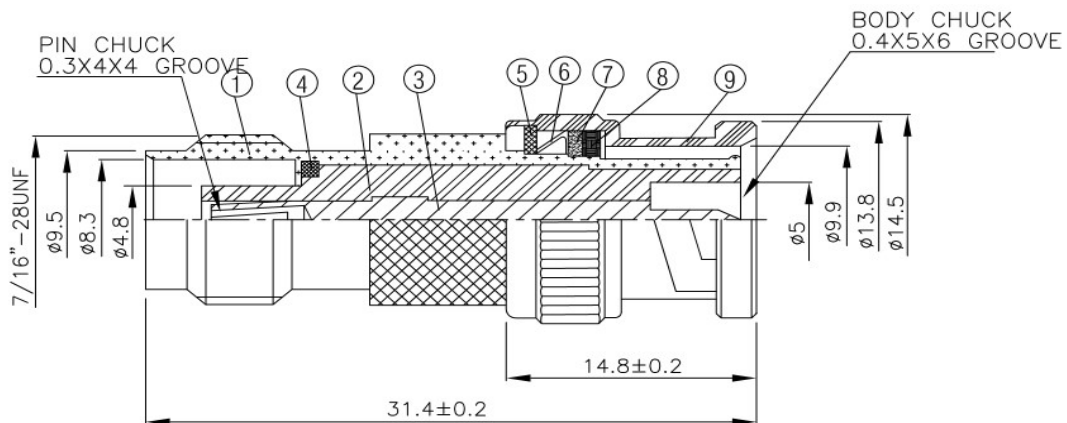

B-665

BNC Kupplung crimp / RF 240

NO	DESCRIPTION	MATERIAL	Q' TY	FINISH
1	BODY	BRASS	1	NICKEL
2	INSULATION	DELKIN	1	DELKIN
3	PIN	BRASS	1	GOLD
4	WASHER 1	BRASS	1	NICKEL
5	WASHER 2	BRASS	1	NICKEL
6	SPRING	BRASS	1	NICKEL
7	WASHER 3	BRASS	1	NICKEL
8	GASKET	RUBBER	1	RUBBER
9	SHELL	BRASS	1	NICKEL